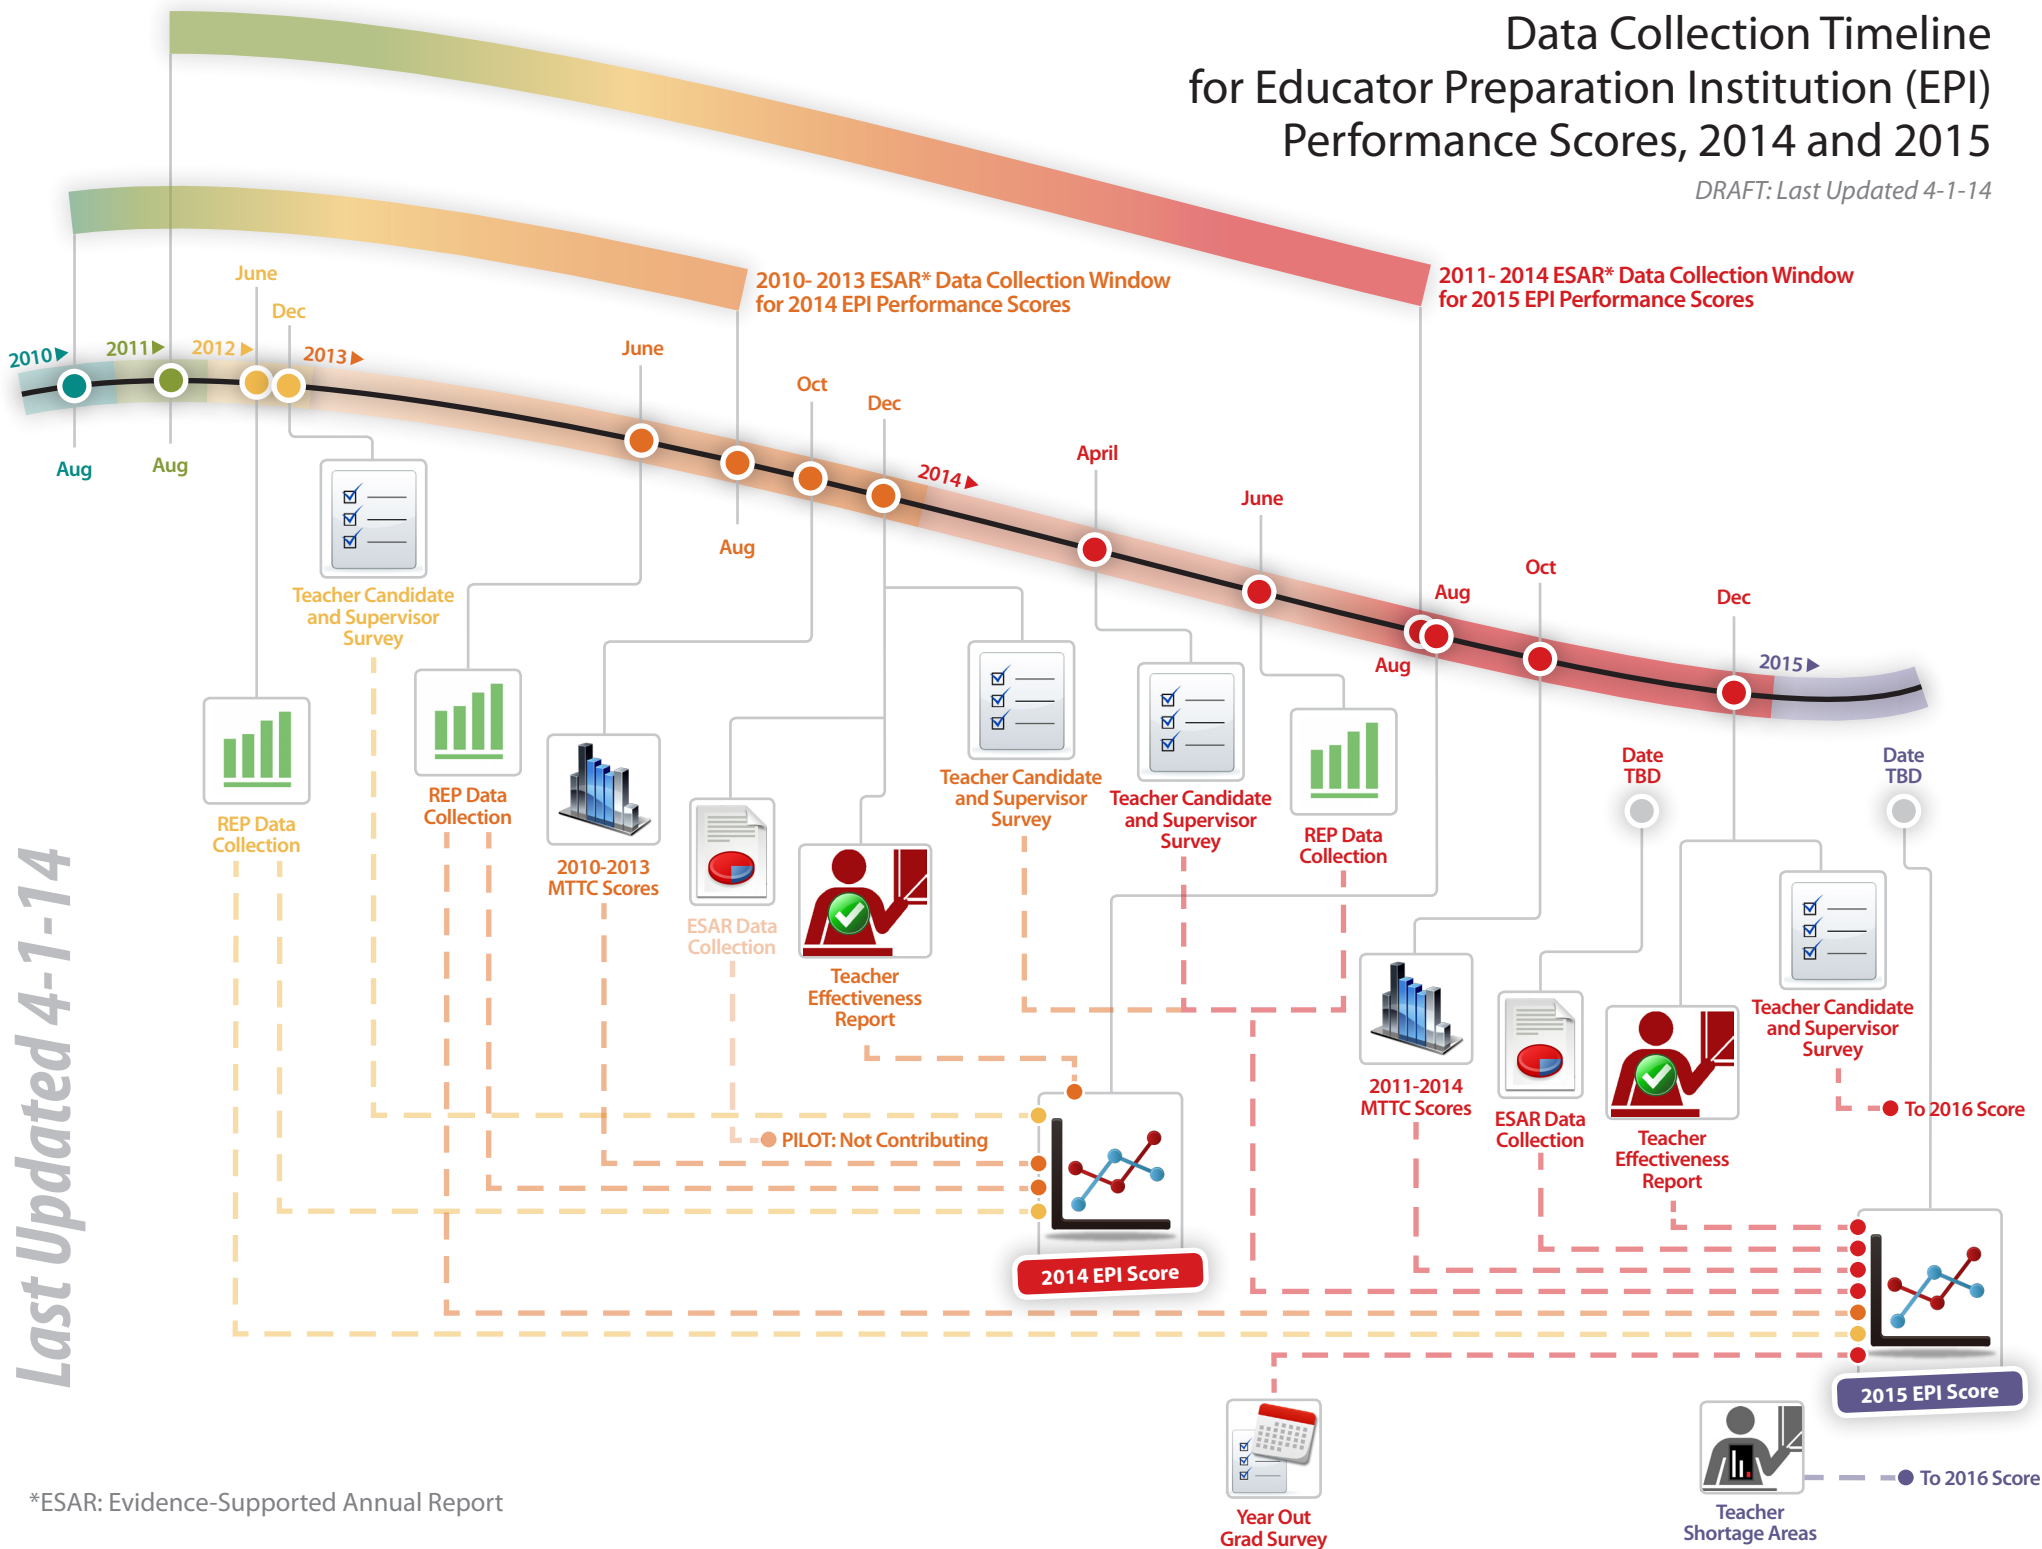

# Data Collection Timeline for Educator Preparation Institution (EPI) Performance Scores, 2014 and 2015

DRAFT: Last Updated 4-1-14

Last Updated 4-1-14

\*ESAR: Evidence-Supported Annual Report

2015 EPI Score

To 2016 Score