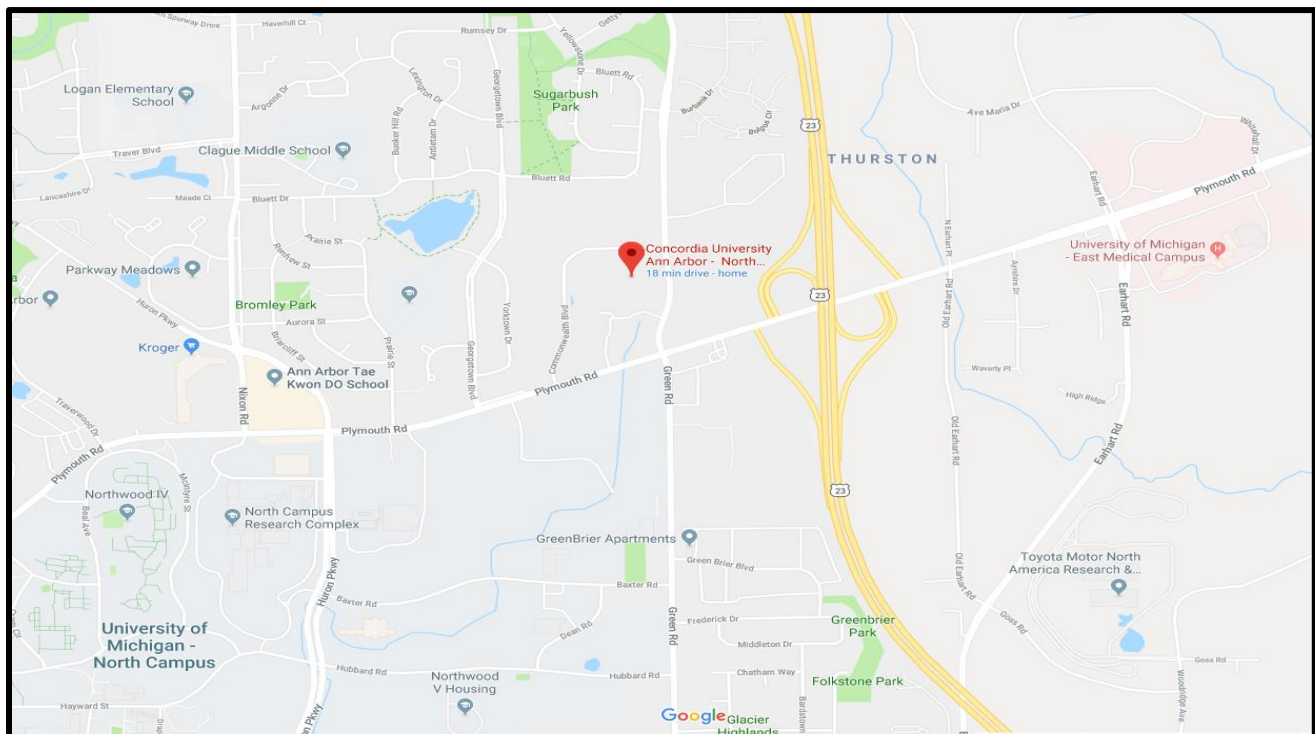

CONCORDIA UNIVERSITY

Ann Arbor, Michigan

North Building Directions

34375 Plymouth Road Ann Arbor, MI 48105

From the north: take US-23 south to the Plymouth Road exit (#41). Turn right on to Plymouth Road. At the traffic light turn left on to Green Road. The North Building will be on the right hand side of Green Road.

From the east: take M-14 west to US-23 south. Take US-23 south to the Plymouth Road exit (#41). Turn right on to Plymouth Road. At the traffic light turn left on to Green Road. The North Building will be on the right hand side of Green Road.

From the south: take US-23 North to the Plymouth Road exit (#41). Turn left on to Plymouth Road. At the traffic light turn left on to Green Road. The North Building will be on the right hand side of Green Road.

From the west: take I-94 east to US-23 North. Take US-23 North to the Plymouth Road exit (#41). Turn left on to Plymouth Road. At the traffic light turn left on to Green Road. The North Building will be on the right hand side of Green Road.